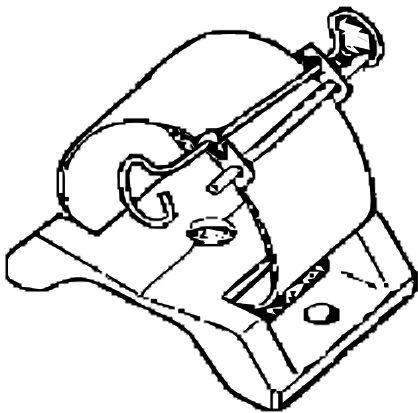

Aluminium Cable Cleat

Multi Cleat Type

Multi Cleat / Multi Strap System Type ACM

Complete with aluminium alloy base and stainless steel strap.
Suitable for 20mm to 120mm dia.
Operating temp: -45 to 105 deg. C